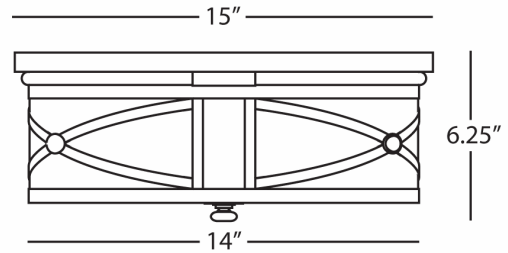

** Available for Quick SHIP **