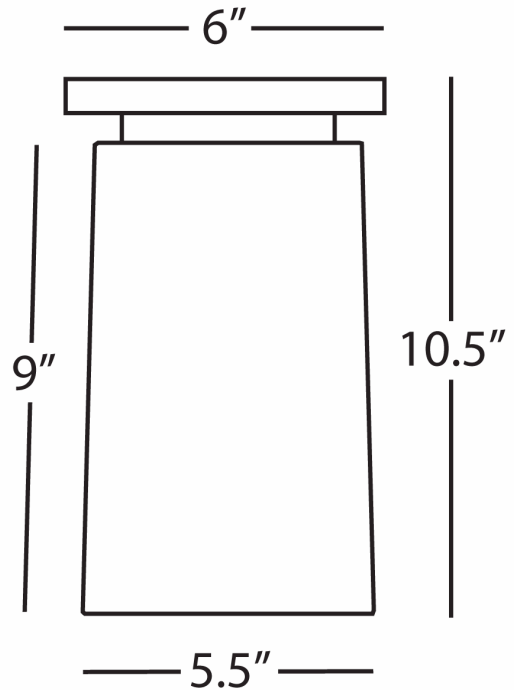

RICO ESPINET

NINA

Z2043

Flush Mount

1-100W Max.

Bulb Type: A

Direct Wire Only

Deep Patina Bronze over Metal

Frosted White Cased Glass Shade

FINISH OPTIONS:

2043 - Polished Nickel

** Available for Quick SHIP **