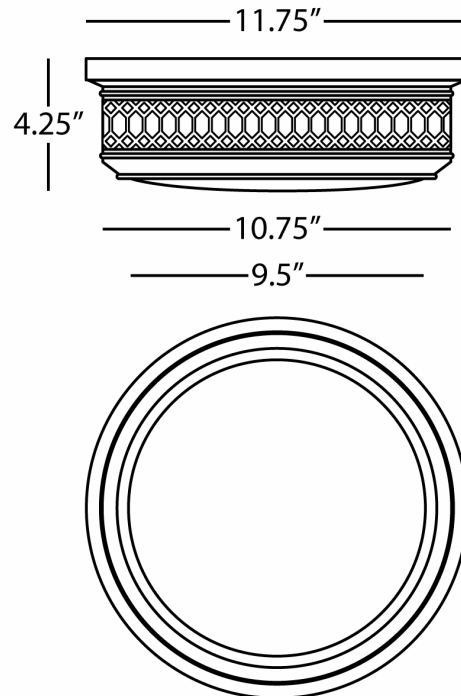

WILLIAMSBURG

TUCKER

Z306

Small Flush Mount

2-40W Max.

Bulb Type: B, Medium Base

Direct Wire

Deep Patina Bronze Finish

Frosted White Cased Glass Shade

FINISH OPTIONS:

306 - Antique Brass

S306 - Polished Nickel

**** Available for Quick SHIP ****