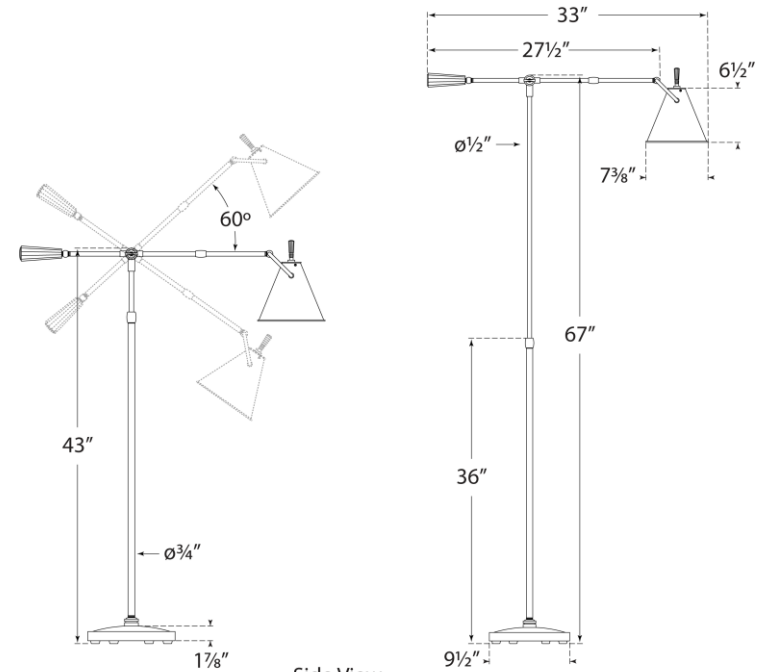

TEAR SHEET

Goodman Floor Lamp

Item # TOB 1536BZ/HAB

Designer: Thomas O'Brien

Height: 44.75" - 80"

Width: 9.5"

Extension: 25.5" - 33"

Base: 9.5" Round

Finishes: BZ/HAB, HAB, PN

Socket: E26 On/Off

Wattage: 12 LED A19

Weight: 25 Pounds

Side View