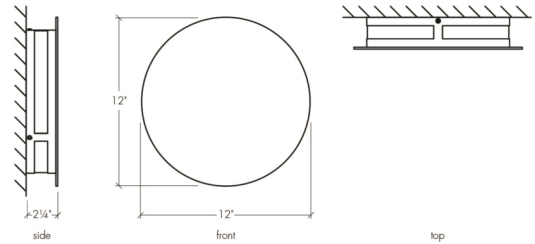

Base Specs
12"dia x 2.25"d

Notes
Marine grade primer available — **±\$ Inquire.**

Fortis 18396CS

standard finish:

CS - Coretn Steel

lampping:

02: 17.9w Integrated LED, 3043 Initial Lumens, 3000K, 90 CRI, 120V-277V, 0-10V Dimming, UL/cUL Wet