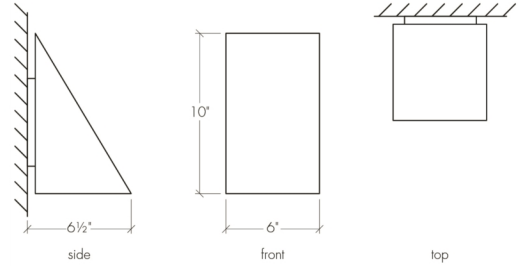

Base Specs

10"h x 6"w x 6.5"d

Notes

Marine grade primer available — **±\$ Inquire.**

Fortis 18400CS

standard finish:

CS - Coretn Steel

lampping: