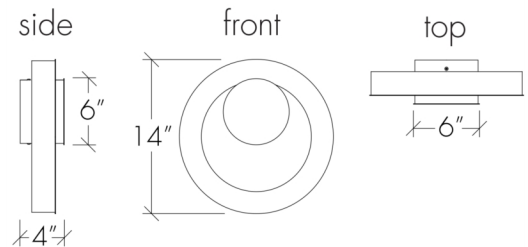

### Base Specs

14"h x 14"w x 4"d  
Opal Acrylic Internal Diffuser

### Multiple Sizes Available

22477-14 | 14"h x 14"w x 4"d  
22477-18 | 18"h x 18"w x 4"d