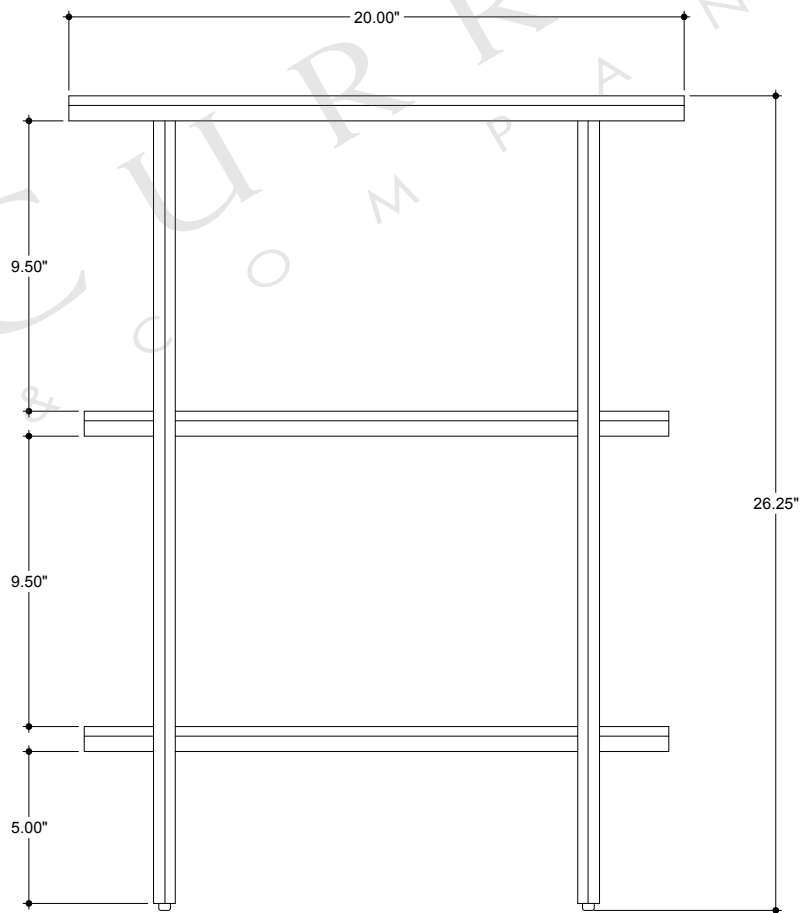

TOP VIEW

FRONT VIEW

4000-0013

ALL WORK © 2016 CURREY & COMPANY